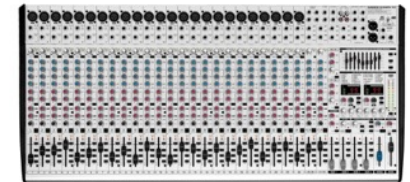

PËROLAS STAGE PLOT 2020 TRIO FORMAT

Inputs:

- **Acoustic Guitar**
(DI needed)
- **Roland Drum Pad**
(DI needed)
- **Elektron Drum Machine**
(DI needed)
- **Electric Harp**
(DI needed)

Microphones:

- **2 Vocal mics + tripod mic**
(DI needed)
- **Generic Drum mic setup**

MIX CONSOLE

AUDIENCE

FRONT STAGE

PËROLAS STAGE PLOT 2020
DUO FORMAT

Inputs:

- **Acoustic Guitar**
(DI needed)
- **Roland Drum Pad**
(DI needed)
- **Elektron Drum Machine**
(DI needed)
- **Electric Harp**
(DI needed)

Microphones:

- **2 Vocal mics + tripod mic**
(DI needed)

MIX CONSOLE

AUDIENCE

PËROLAS TECH RIDER 2020				
	INSTRUMENTS	AMP	DI	MICS
LIANA	- LEAD VOCAL - ELECTRIC HARP	NO	1 (Electric Harp) 1 (Vocal mic)	NO
FABIAN	- BACKING VOCAL - ACOUSTIC GUITAR -LAPTOP/MIDI CONTROLLER -TRUMPET	NO	1 (Acoustic Guitar) 1 (Vocal mic) 1 (Elektron Drum Machine)	1 VOCAL MIC + TRIPOD
LOUIS	- DRUMS	NO	1 (Roland drum pad)	GENERIC DRUM MIC SETUP