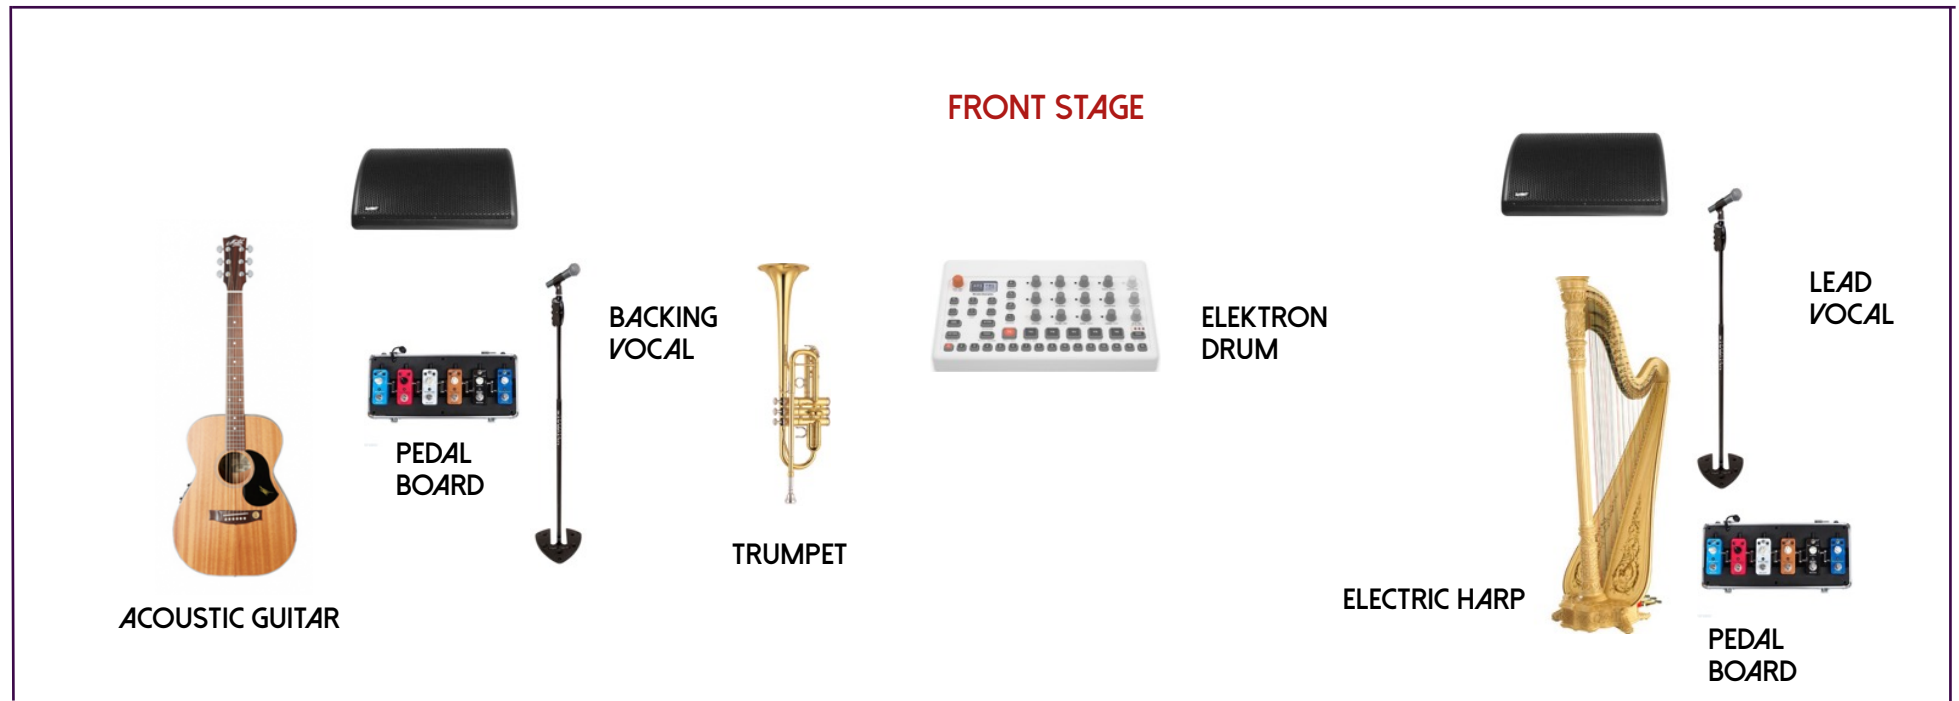

MIX CONSOLE

AUDIENCE

FRONT STAGE

PËROLAS STAGE PLOT 2020
DUO FORMAT

Inputs:

- **Acoustic Guitar**
(DI needed)
- **Roland Drum Pad**
(DI needed)
- **Elektron Drum Machine**
(DI needed)
- **Electric Harp**
(DI needed)

Microphones:

- **2 Vocal mics + tripod mic**
(DI needed)

MIX CONSOLE

AUDIENCE

PËROLAS TECH RIDER 2020				
	INSTRUMENTS	AMP	DI	MICS
LIANA	- LEAD VOCAL - ELECTRIC HARP	NO	1 (Electric Harp) 1 (Vocal mic)	NO
FABIAN	- BACKING VOCAL - ACOUSTIC GUITAR -LAPTOP/MIDI CONTROLLER -TRUMPET	NO	1 (Acoustic Guitar) 1 (Vocal mic) 1 (Elektron Drum Machine)	1 VOCAL MIC + TRIPOD
LOUIS	- DRUMS	NO	1 (Roland drum pad)	GENERIC DRUM MIC SETUP