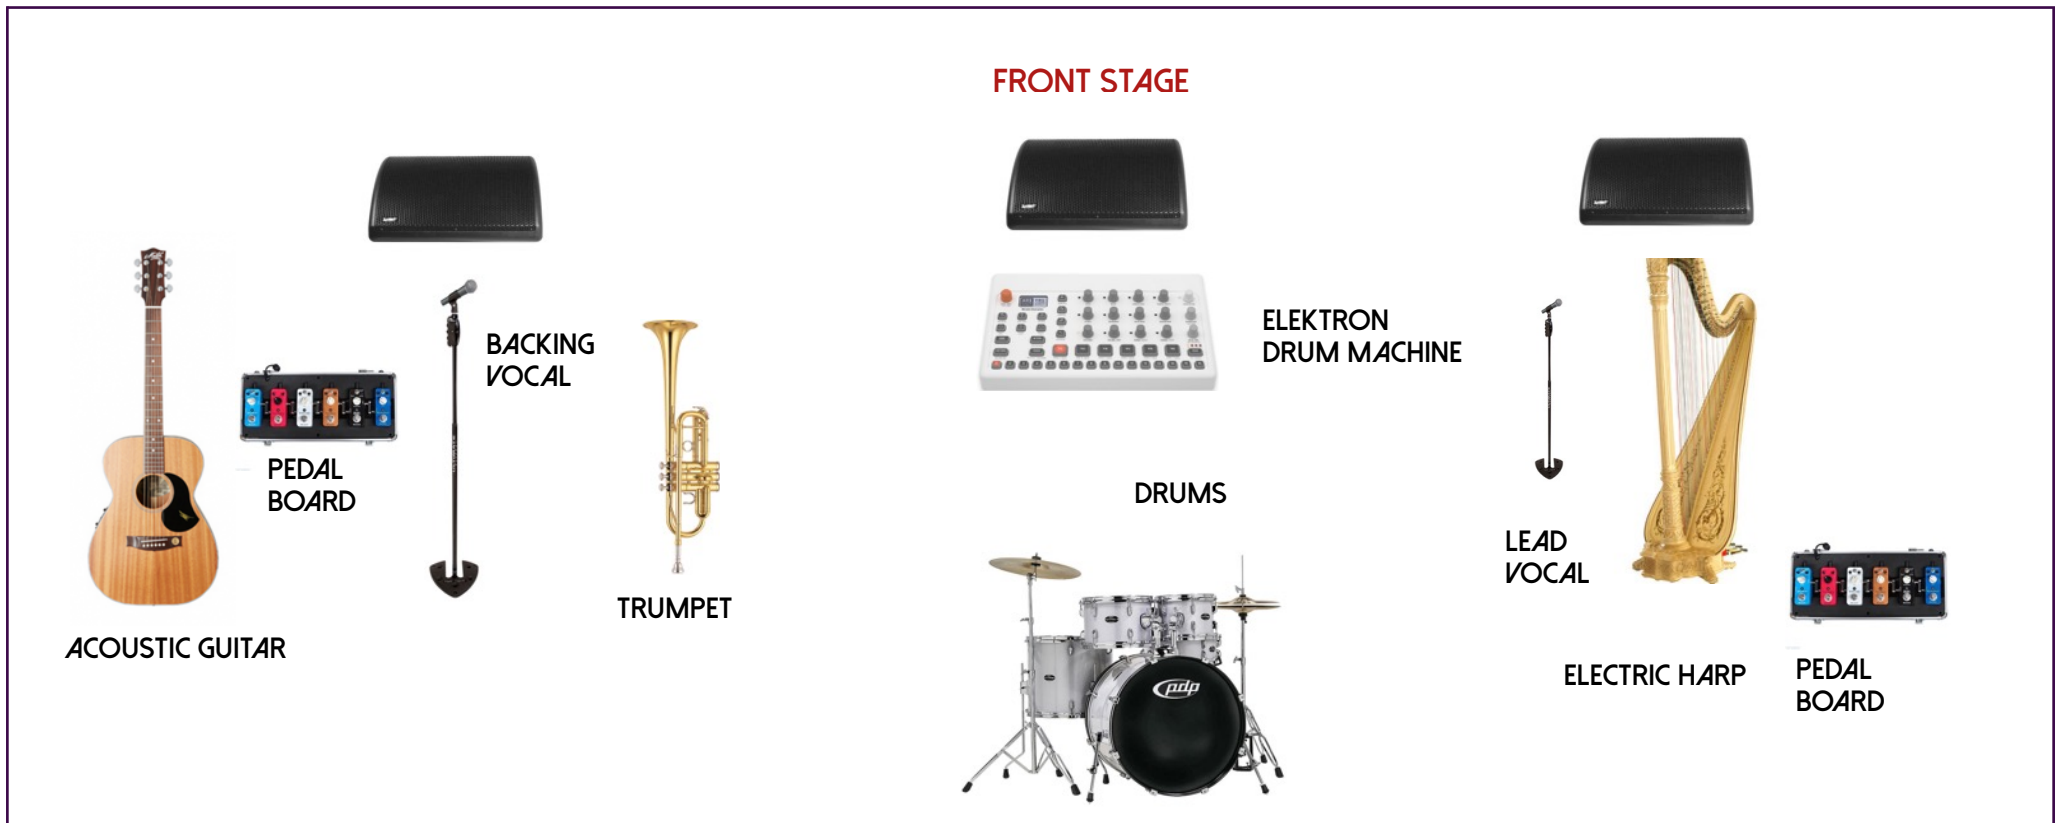

PËROLAS STAGE PLOT 2020 TRIO FORMAT

Inputs:

- **Acoustic Guitar**
(DI needed)
- **Roland Drum Pad**
(DI needed)
- **Elektron Drum Machine**
(DI needed)
- **Electric Harp**
(DI needed)

Microphones:

- **2 Vocal mics + tripod mic**
(DI needed)
- **Generic Drum mic setup**

MIX CONSOLE

AUDIENCE

FRONT STAGE

PËROLAS STAGE PLOT 2020
DUO FORMAT

Inputs:

- **Acoustic Guitar**
(DI needed)
- **Roland Drum Pad**
(DI needed)
- **Elektron Drum Machine**
(DI needed)
- **Electric Harp**
(DI needed)

Microphones:

- **2 Vocal mics + tripod mic**
(DI needed)

MIX CONSOLE

AUDIENCE

PËROLAS TECH RIDER 2020				
	INSTRUMENTS	AMP	DI	MICS
LIANA	- LEAD VOCAL - ELECTRIC HARP	NO	1 (Electric Harp) 1 (Vocal mic)	NO
FABIAN	- BACKING VOCAL - ACOUSTIC GUITAR -LAPTOP/MIDI CONTROLLER -TRUMPET	NO	1 (Acoustic Guitar) 1 (Vocal mic) 1 (Elektron Drum Machine)	1 VOCAL MIC + TRIPOD
LOUIS	- DRUMS	NO	1 (Roland drum pad)	GENERIC DRUM MIC SETUP