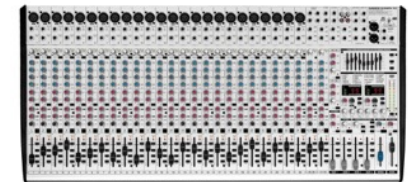

PËROLAS STAGE PLOT 2020 TRIO FORMAT

Inputs:

- **Acoustic Guitar**
(DI needed)
- **Roland Drum Pad**
(DI needed)
- **Elektron Drum Machine**
(DI needed)
- **Electric Harp**
(DI needed)

Microphones:

- **2 Vocal mics + tripod mic**
(DI needed)
- **Generic Drum mic setup**

MIX CONSOLE

AUDIENCE

FRONT STAGE

PËROLAS STAGE PLOT 2020
DUO FORMAT

Inputs:

- **Acoustic Guitar**
(DI needed)
- **Roland Drum Pad**
(DI needed)
- **Elektron Drum Machine**
(DI needed)
- **Electric Harp**
(DI needed)

Microphones:

- **2 Vocal mics + tripod mic**
(DI needed)

MIX CONSOLE

AUDIENCE

PËROLAS TECH RIDER 2020				
	INSTRUMENTS	AMP	DI	MICS
LIANA	- LEAD VOCAL - ELECTRIC HARP	NO	1 (Electric Harp) 1 (Vocal mic)	NO
FABIAN	- BACKING VOCAL - ACOUSTIC GUITAR -LAPTOP/MIDI CONTROLLER -TRUMPET	NO	1 (Acoustic Guitar) 1 (Vocal mic) 1 (Elektron Drum Machine)	1 VOCAL MIC + TRIPOD
LOUIS	- DRUMS	NO	1 (Roland drum pad)	GENERIC DRUM MIC SETUP